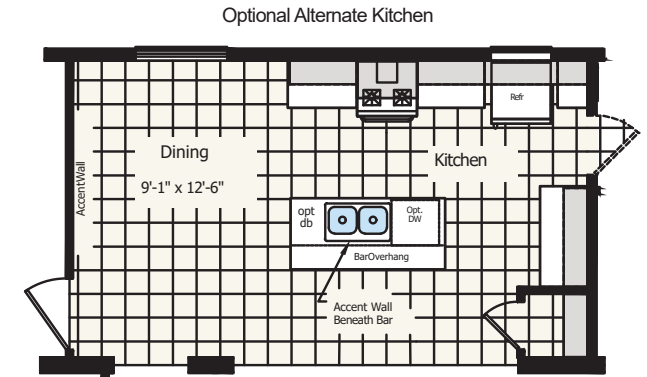

NW MANUFACTURED HOMES
QUALITY HOMES IN THE PACIFIC NW
(360) 434-4921

Dream Works 4483B

3 Bed | 2 Bath | 1280 sqft

CHAMPION®
HOME BUILDERS

Floor plans are for illustrative purposes only. The factory reserves the right to make changes at any time and all information contained herein may vary from the actual home that is built. Dimensions are nominal. For questions and further information please contact your retailer.