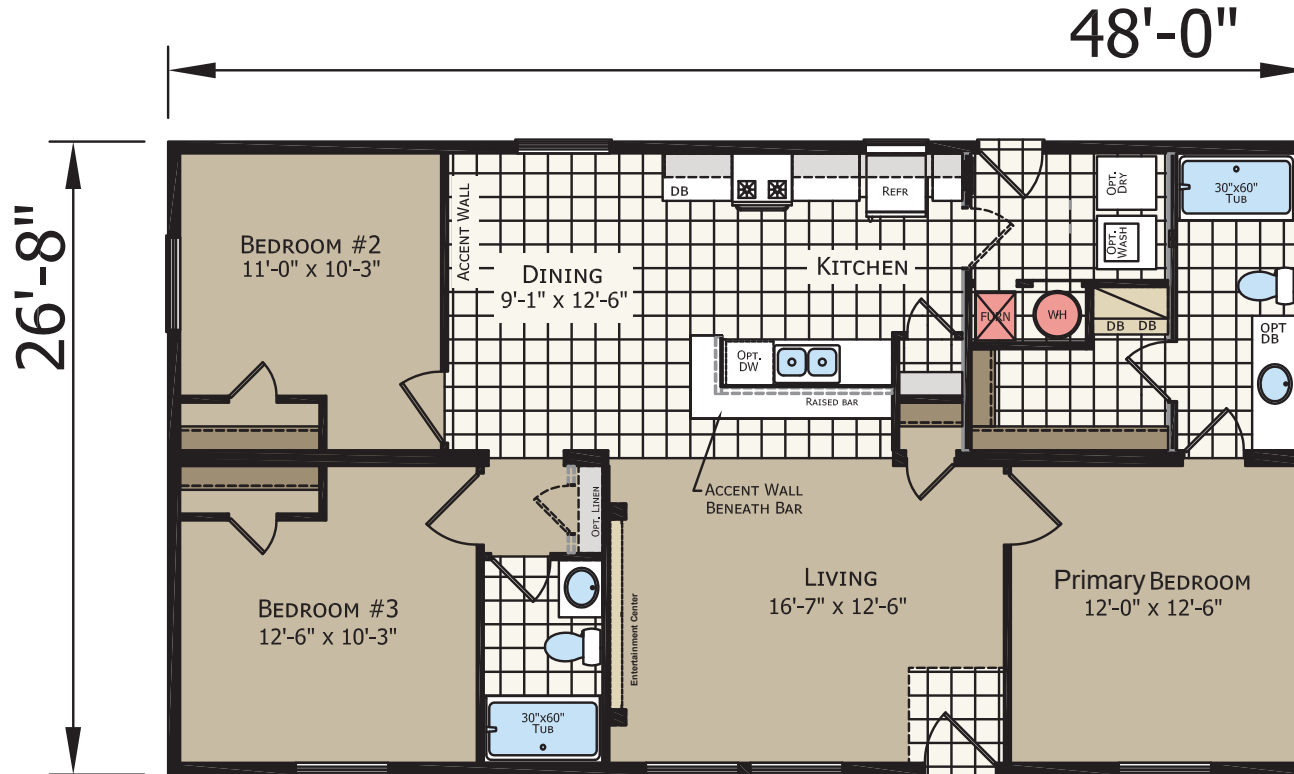

NW MANUFACTURED HOMES
QUALITY HOMES IN THE PACIFIC NW
(360) 434-4921

Dream Works 4483B

3 Bed | 2 Bath | 1280 sqft

CHAMPION®
HOME BUILDERS

Floor plans are for illustrative purposes only. The factory reserves the right to make changes at any time and all information contained herein may vary from the actual home that is built. Dimensions are nominal. For questions and further information please contact your retailer.