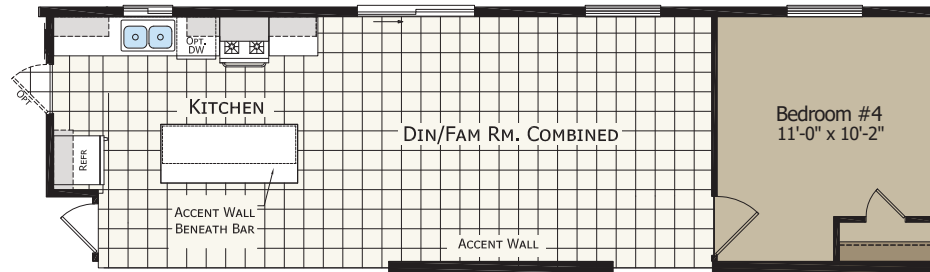

Dream Works 4663B

3 Bed | 2 Bath | 1760 sqft

NW MANUFACTURED HOMES
 QUALITY HOMES IN THE PACIFIC NW
 (360) 434-4921

CHAMPION®
 HOME BUILDERS

Optional Glamour Bath

Optional 4th Bedroom

Floor plans are for illustrative purposes only. The factory reserves the right to make changes at any time and all information contained herein may vary from the actual home that is built. Dimensions are nominal. For questions and further information please contact your retailer.