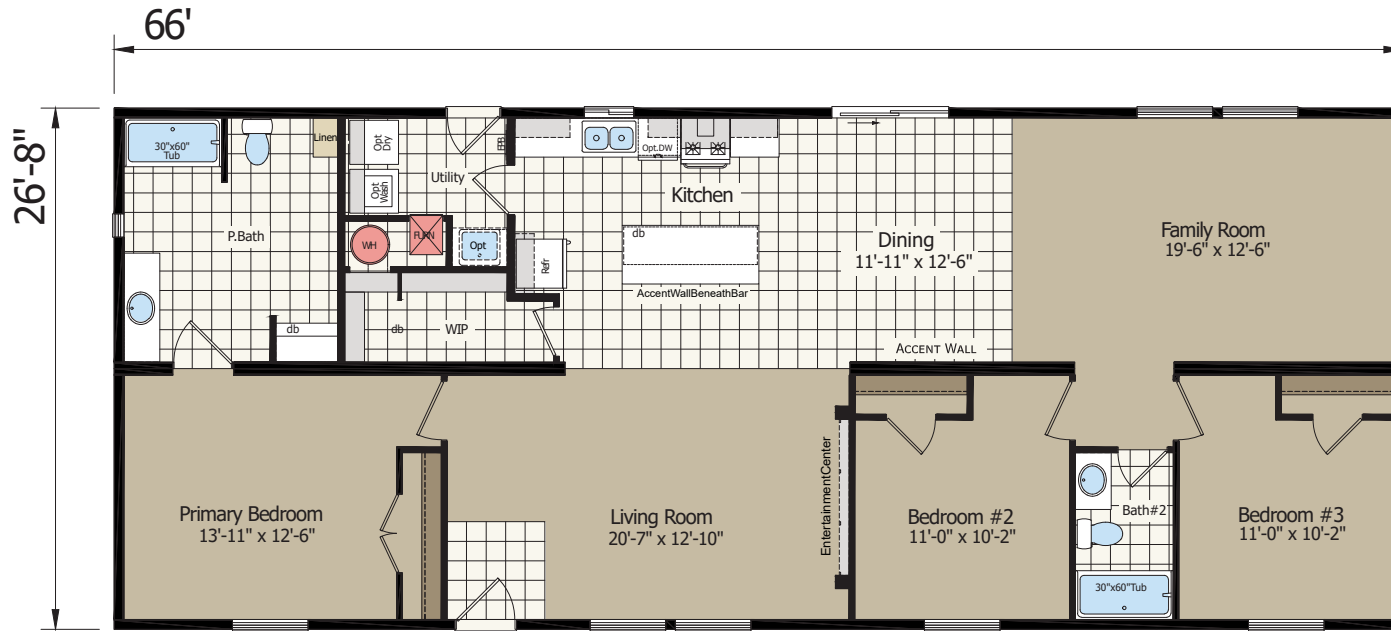

Dream Works 4663B

3 Bed | 2 Bath | 1760 sqft

NW MANUFACTURED HOMES
 QUALITY HOMES IN THE PACIFIC NW
 (360) 434-4921

CHAMPION®
 HOME BUILDERS

Optional Glamour Bath

Optional 4th Bedroom

Floor plans are for illustrative purposes only. The factory reserves the right to make changes at any time and all information contained herein may vary from the actual home that is built. Dimensions are nominal. For questions and further information please contact your retailer.