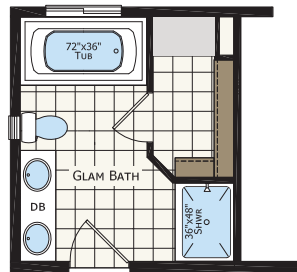

Dream Works 4663B

3 Bed | 2 Bath | 1760 sqft

NW MANUFACTURED HOMES
 QUALITY HOMES IN THE PACIFIC NW
 (360) 434-4921

CHAMPION®
 HOME BUILDERS

Optional Glamour Bath

Optional 4th Bedroom

Floor plans are for illustrative purposes only. The factory reserves the right to make changes at any time and all information contained herein may vary from the actual home that is built. Dimensions are nominal. For questions and further information please contact your retailer.