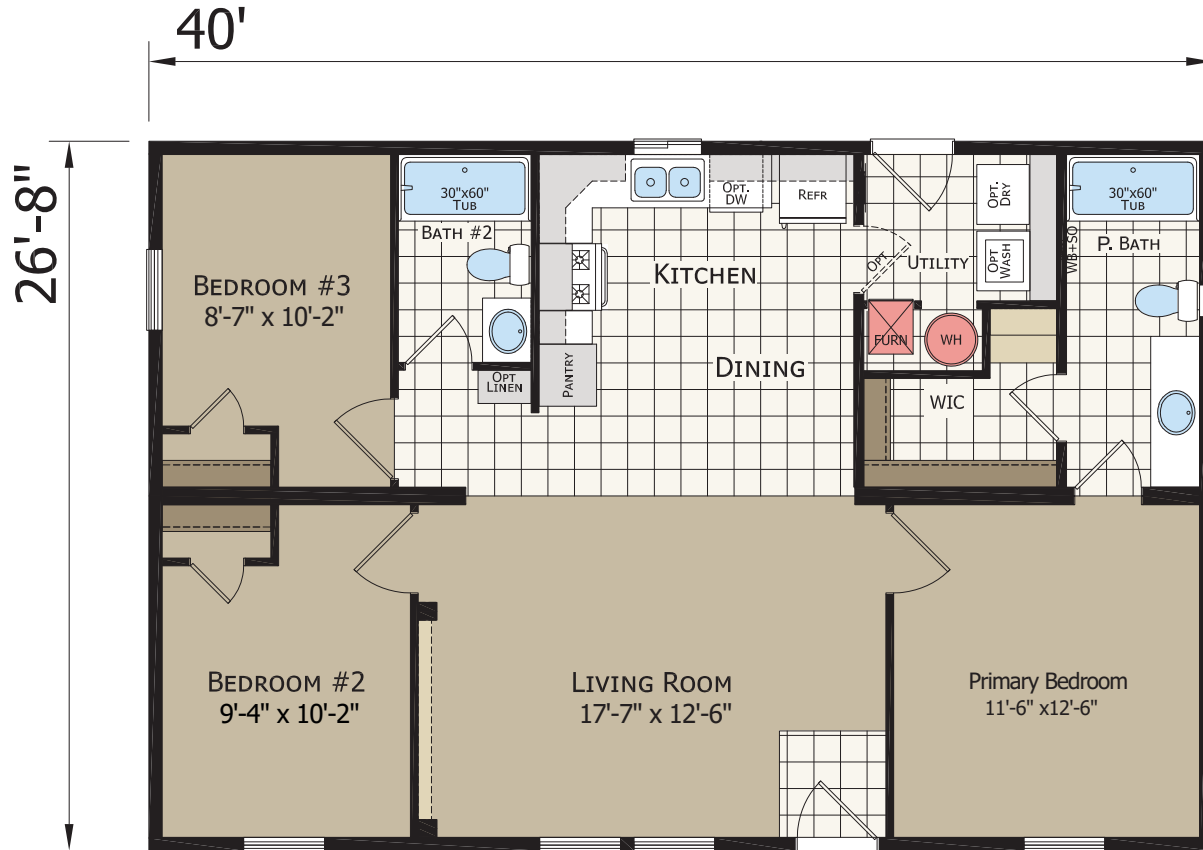

Dream Works 4403B

3 Bed | 2 Bath | 1067 sqft

NW MANUFACTURED HOMES
 QUALITY HOMES IN THE PACIFIC NW
 (360) 434-4921

CHAMPION
 HOME BUILDERS

Alternate End Utility

Floor plans are for illustrative purposes only. The factory reserves the right to make changes at any time and all information contained herein may vary from the actual home that is built. Dimensions are nominal. For questions and further information please contact your retailer.