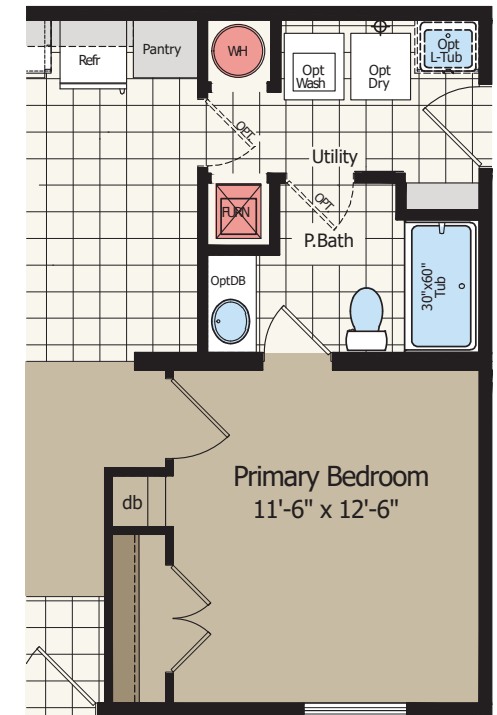

Dream Works 4403B

3 Bed | 2 Bath | 1067 sqft

NW MANUFACTURED HOMES
 QUALITY HOMES IN THE PACIFIC NW
 (360) 434-4921

CHAMPION
 HOME BUILDERS

Alternate End Utility

Floor plans are for illustrative purposes only. The factory reserves the right to make changes at any time and all information contained herein may vary from the actual home that is built. Dimensions are nominal. For questions and further information please contact your retailer.