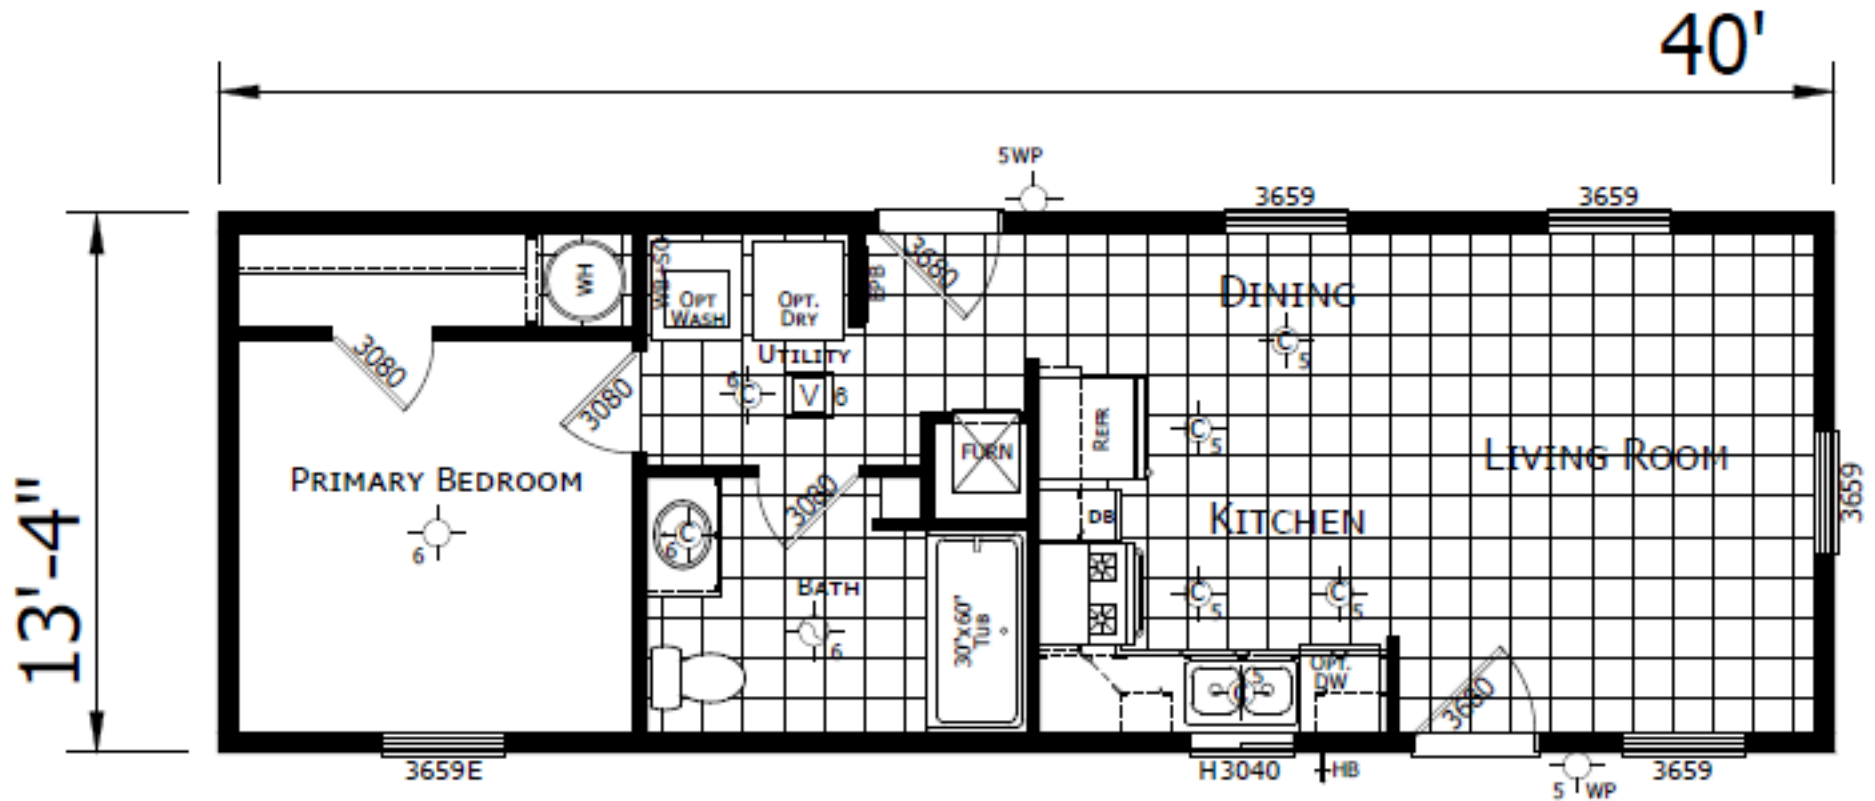

Winchester 1440H11001

1 Bed | 1 Bath | 533 sqft

NW MANUFACTURED HOMES
QUALITY HOMES IN THE PACIFIC NW
206-659-8085

CHAMPION®
HOME BUILDERS

Floor plans are for illustrative purposes only. The factory reserves the right to make changes at any time and all information contained herein may vary from the actual home that is built. Dimensions are nominal. For questions and further information please contact your retailer.