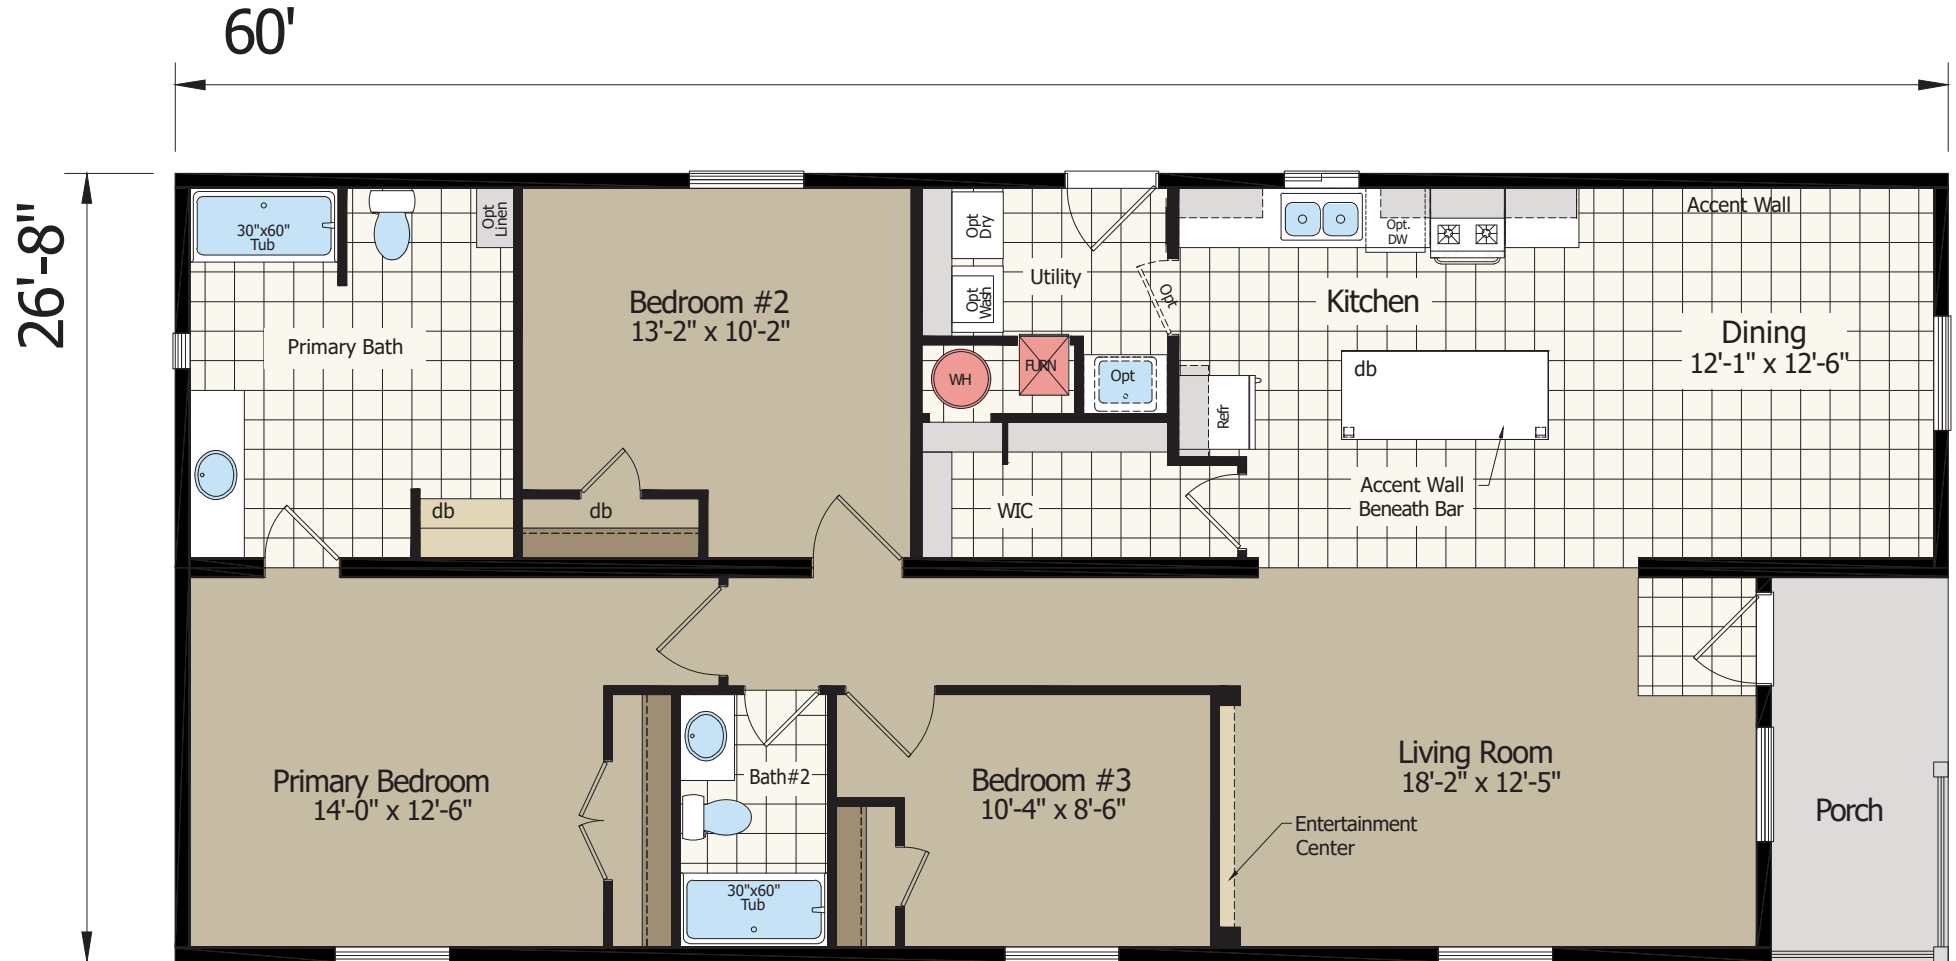

# Dream Works 4603D

3 Bed | 2 Bath | 1520 sqft

NW MANUFACTURED HOMES  
 QUALITY HOMES IN THE PACIFIC NW  
 (360) 434-4921

CHAMPION<sup>®</sup>  
 HOME BUILDERS

Floor plans are for illustrative purposes only. The factory reserves the right to make changes at any time and all information contained herein may vary from the actual home that is built. Dimensions are nominal. For questions and further information please contact your retailer.