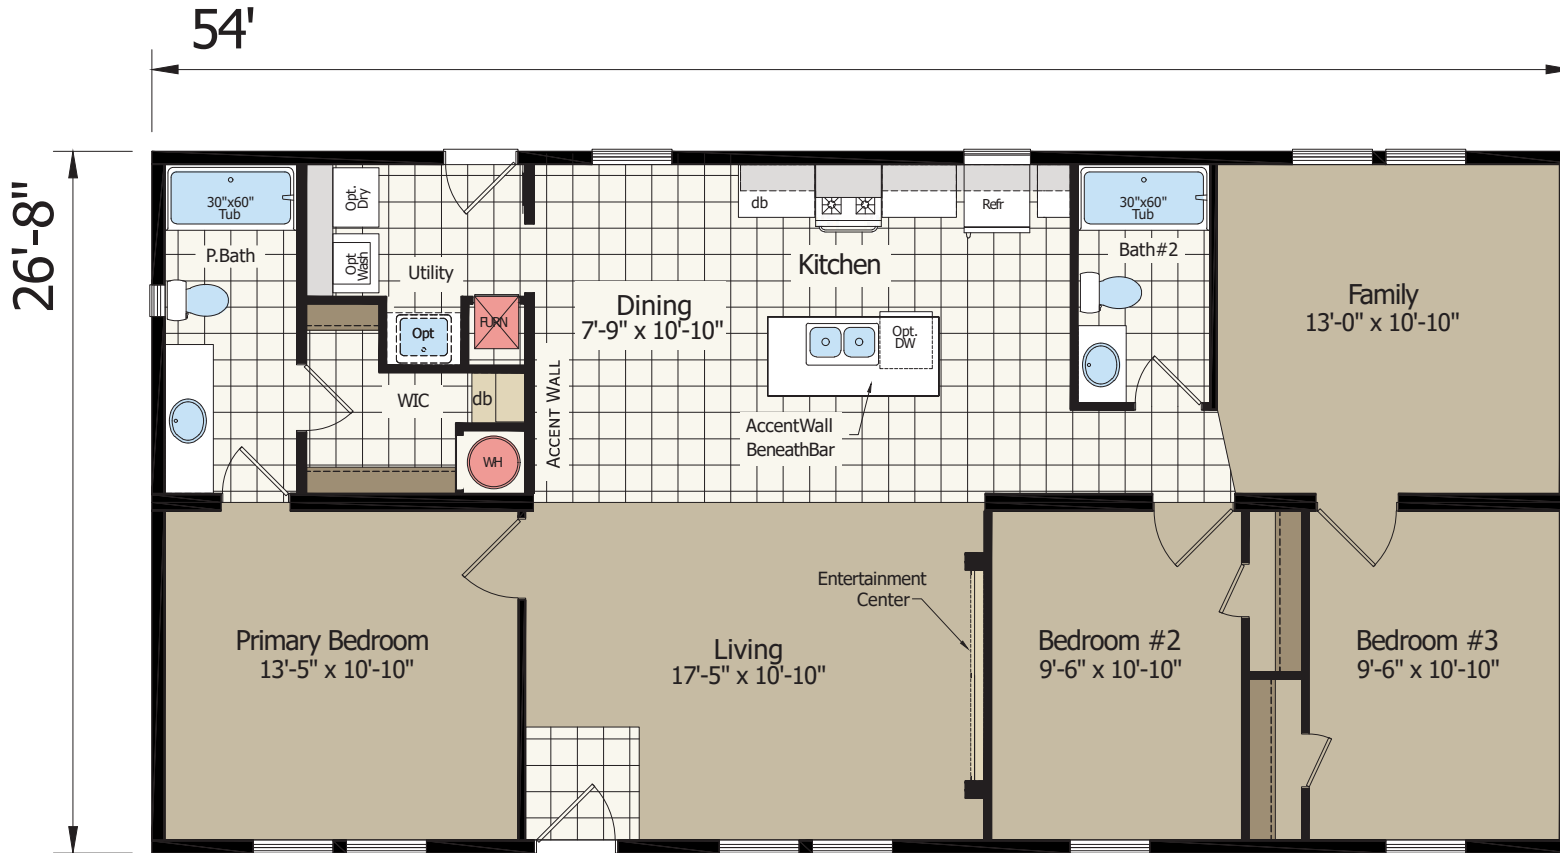

Dream Works 4543B

3 Bed | 2 Bath | 1440 sqft

NW MANUFACTURED HOMES
 QUALITY HOMES IN THE PACIFIC NW
 (360) 434-4921

CHAMPION®
 HOME BUILDERS

Optional 4th Bedroom

Floor plans are for illustrative purposes only. The factory reserves the right to make changes at any time and all information contained herein may vary from the actual home that is built. Dimensions are nominal. For questions and further information please contact your retailer.