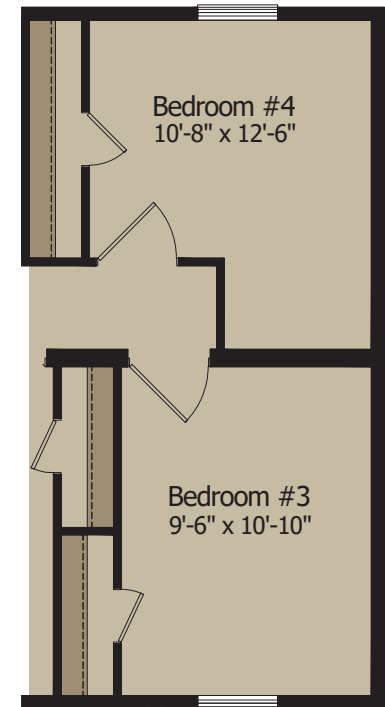

Dream Works 4543B

3 Bed | 2 Bath | 1440 sqft

NW MANUFACTURED HOMES
 QUALITY HOMES IN THE PACIFIC NW
 (360) 434-4921

CHAMPION®
 HOME BUILDERS

Optional 4th Bedroom

Floor plans are for illustrative purposes only. The factory reserves the right to make changes at any time and all information contained herein may vary from the actual home that is built. Dimensions are nominal. For questions and further information please contact your retailer.