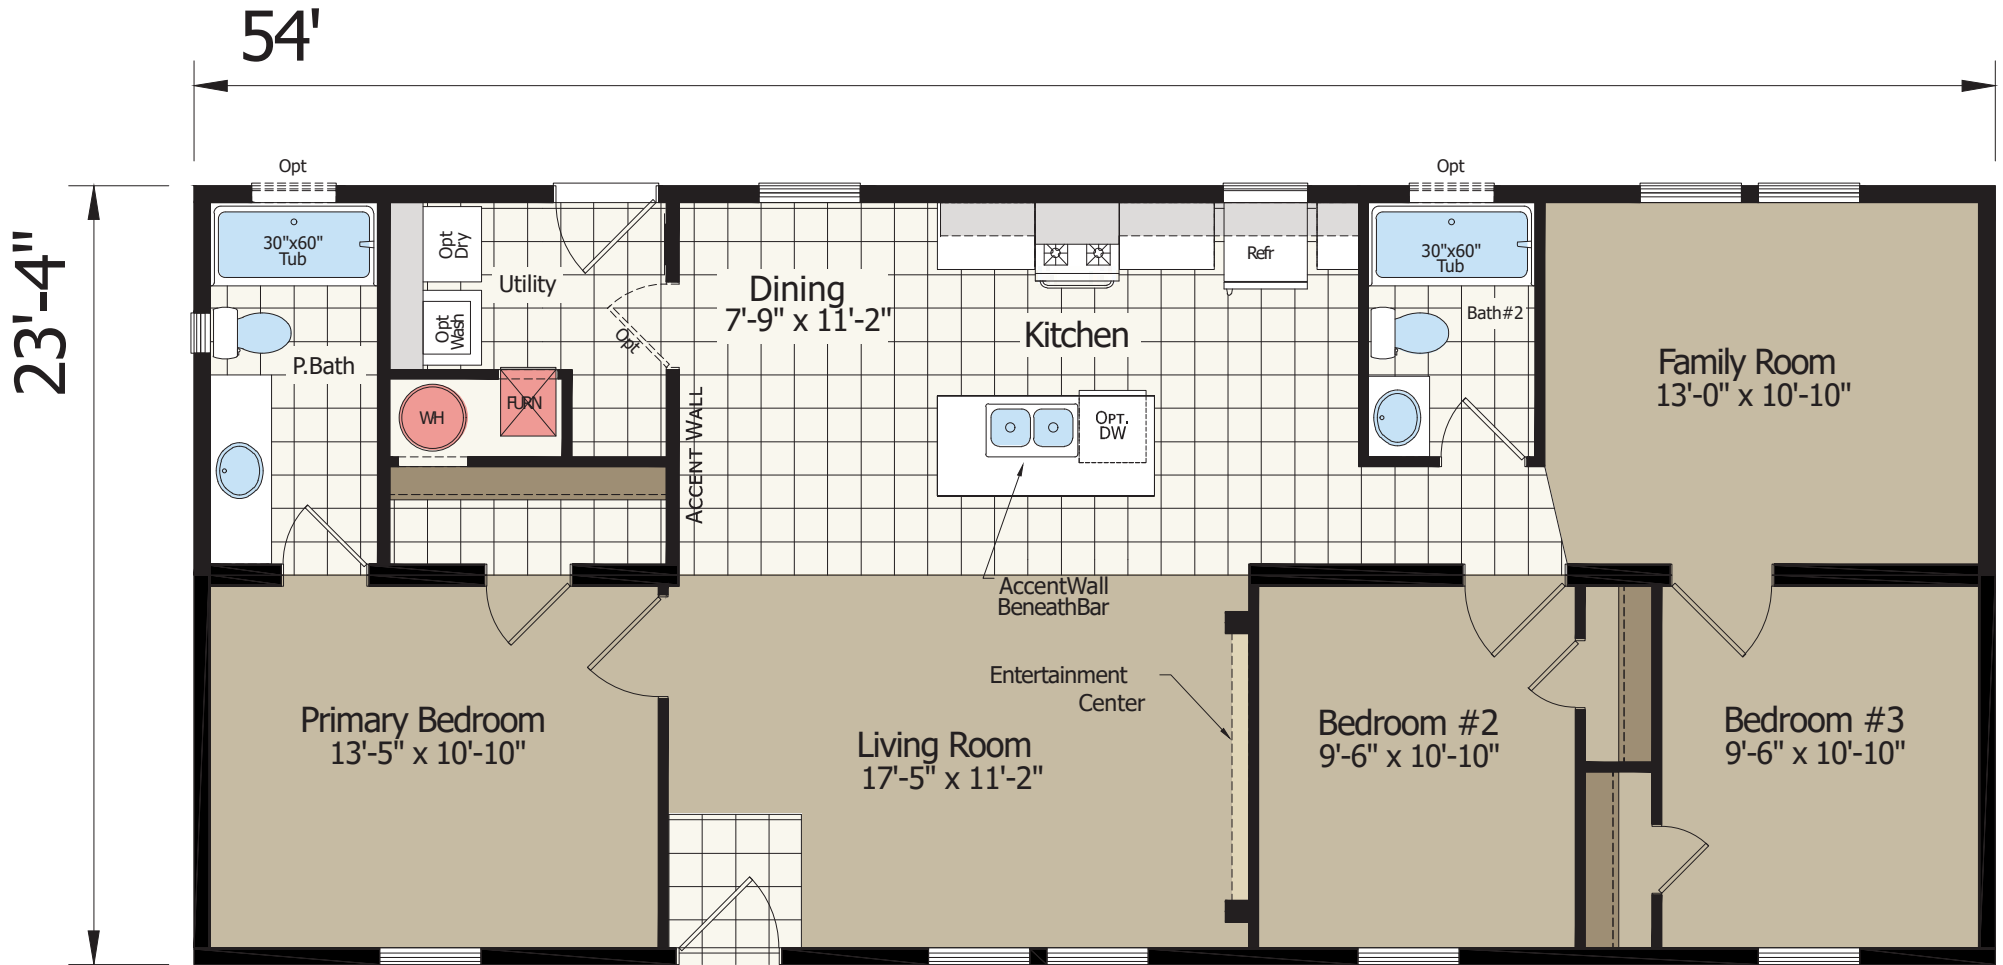

Dream Works 5543B

3 Bed | 2 Bath | 1260 sqft

NW MANUFACTURED HOMES
 QUALITY HOMES IN THE PACIFIC NW
 (360) 434-4921

CHAMPION[®]
 HOME BUILDERS

Floor plans are for illustrative purposes only. The factory reserves the right to make changes at any time and all information contained herein may vary from the actual home that is built. Dimensions are nominal. For questions and further information please contact your retailer.