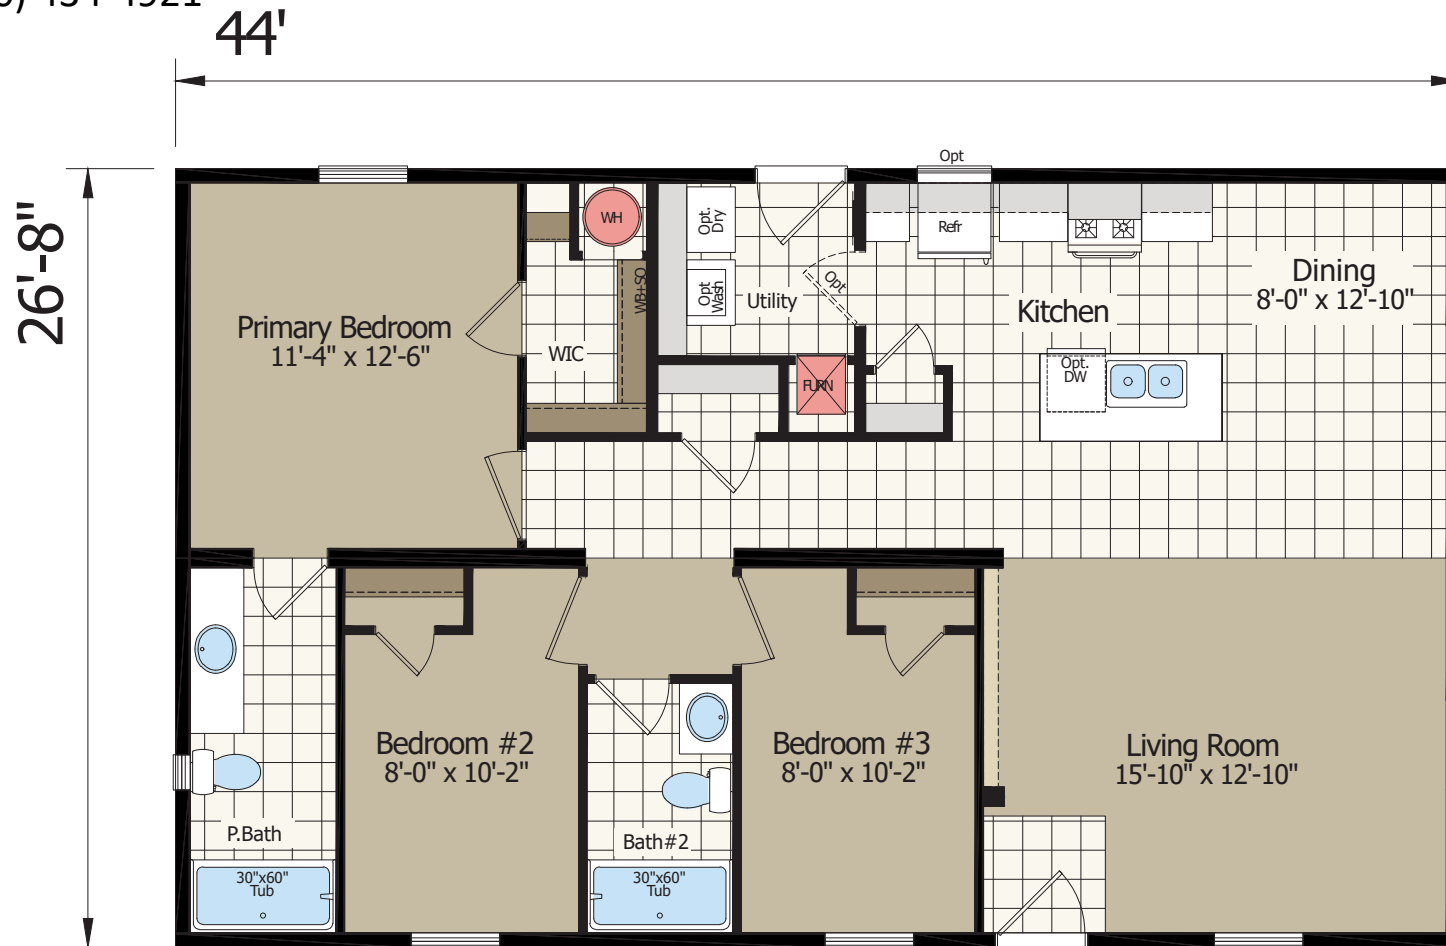

Dream Works 4443B

3 Bed | 2 Bath | 1173 sqft

NW MANUFACTURED HOMES
QUALITY HOMES IN THE PACIFIC NW
(360) 434-4921

CHAMPION®
HOME BUILDERS

Floor plans are for illustrative purposes only. The factory reserves the right to make changes at any time and all information contained herein may vary from the actual home that is built. Dimensions are nominal. For questions and further information please contact your retailer.