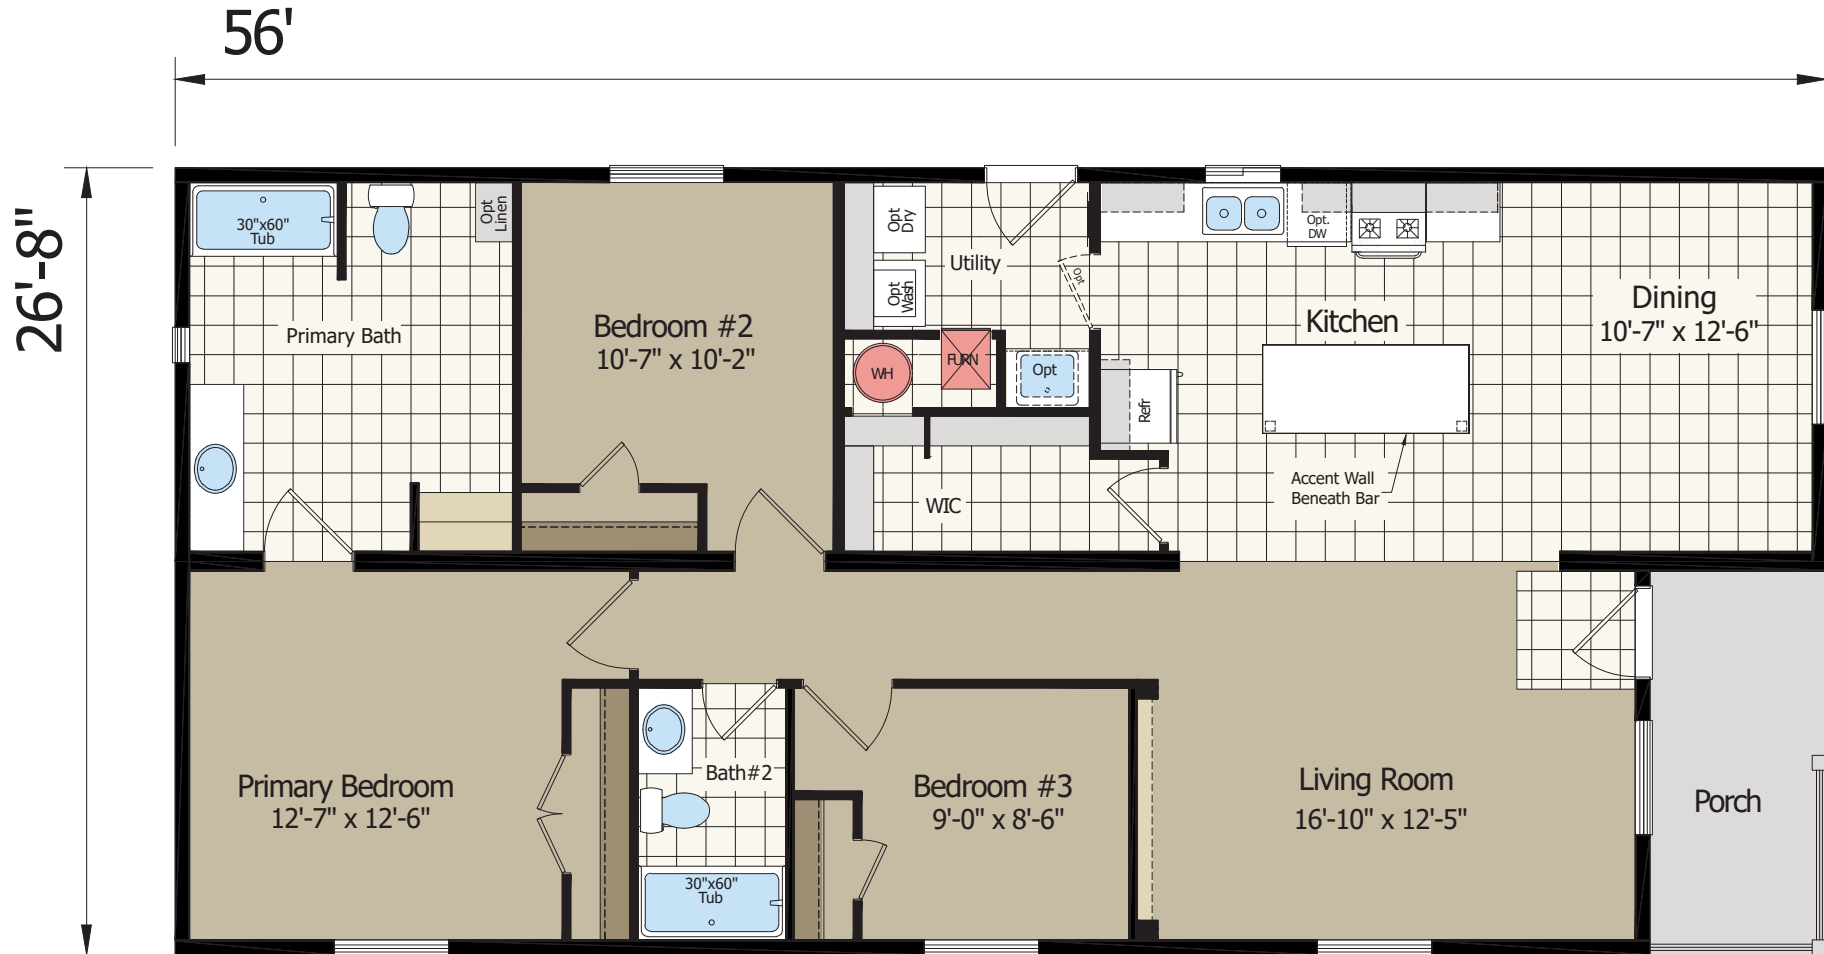

# Dream Works 4563D

3 Bed | 2 Bath | 1493 sqft

NW MANUFACTURED HOMES  
QUALITY HOMES IN THE PACIFIC NW  
(360) 434-4921

CHAMPION®  
HOME BUILDERS

Floor plans are for illustrative purposes only. The factory reserves the right to make changes at any time and all information contained herein may vary from the actual home that is built. Dimensions are nominal. For questions and further information please contact your retailer.