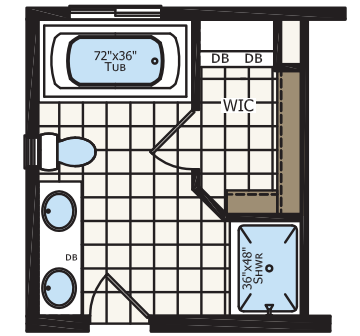

NW MANUFACTURED HOMES
 QUALITY HOMES IN THE PACIFIC NW
 (360) 434-4921

Dream Works 4603F

3 Bed | 2 Bath | 1600 sqft

CHAMPION®
 HOME BUILDERS

Optional Glamour Bath

Optional 4th Bedroom

Floor plans are for illustrative purposes only. The factory reserves the right to make changes at any time and all information contained herein may vary from the actual home that is built. Dimensions are nominal. For questions and further information please contact your retailer.