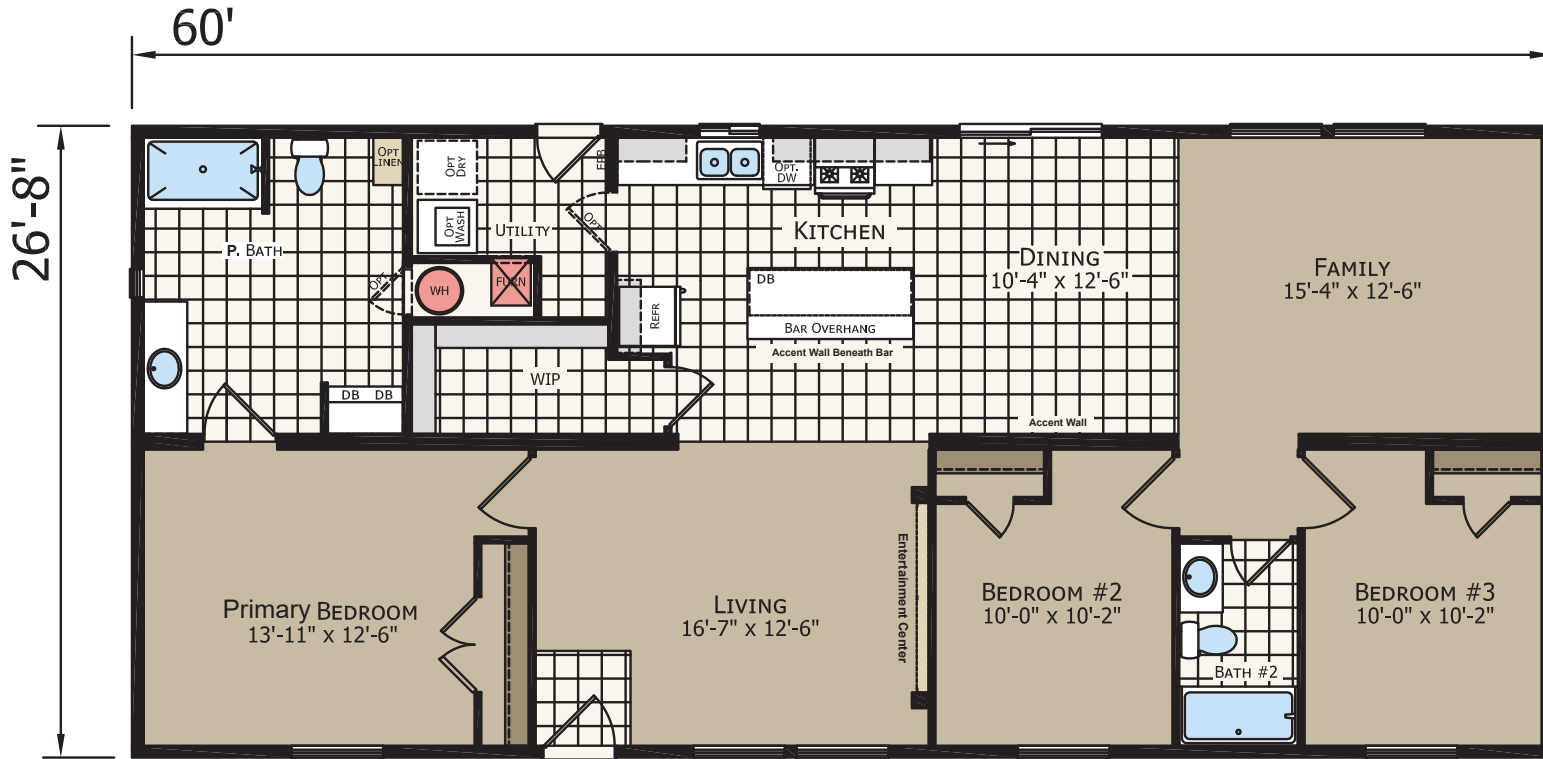

NW MANUFACTURED HOMES
 QUALITY HOMES IN THE PACIFIC NW
 (360) 434-4921

Dream Works 4603F

3 Bed | 2 Bath | 1600 sqft

CHAMPION®
 HOME BUILDERS

Optional Glamour Bath

Optional 4th Bedroom

Floor plans are for illustrative purposes only. The factory reserves the right to make changes at any time and all information contained herein may vary from the actual home that is built. Dimensions are nominal. For questions and further information please contact your retailer.

7
 Customer Acceptance