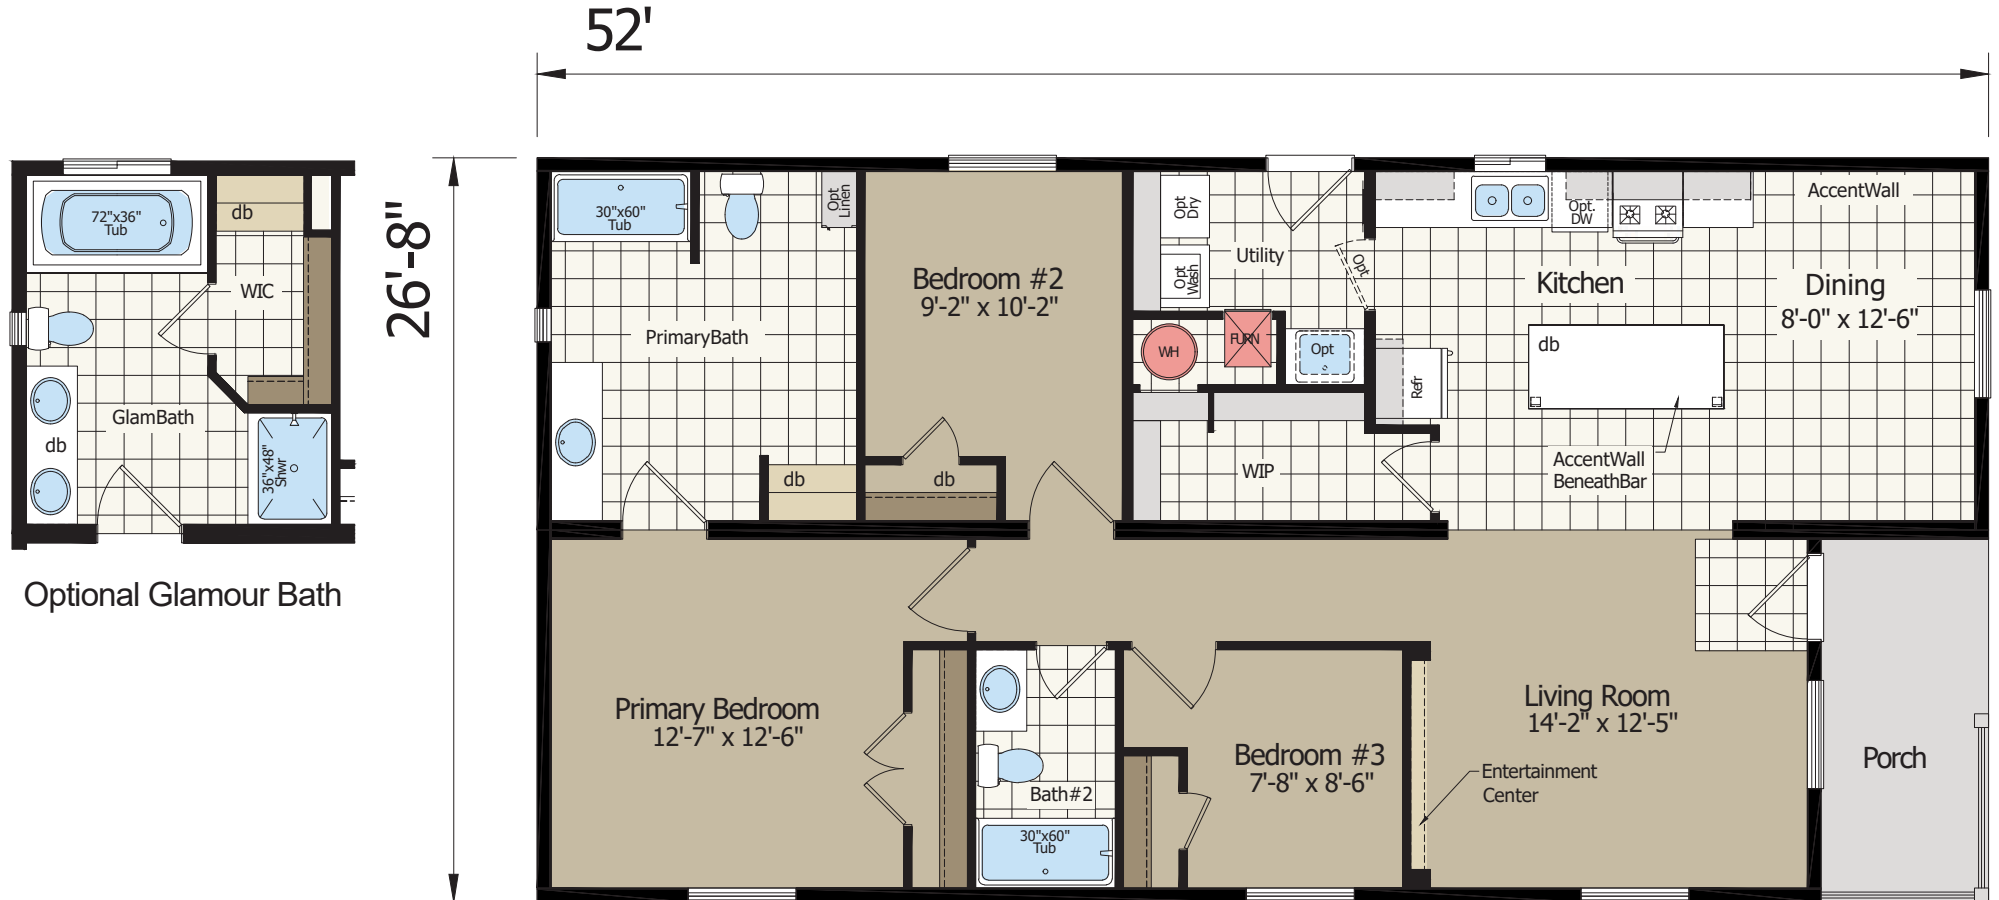

Dream Works 4523D

3 Bed | 2 Bath | 1307 sqft

NW MANUFACTURED HOMES
 QUALITY HOMES IN THE PACIFIC NW
 (360) 434-4921

CHAMPION[®]
 HOME BUILDERS

Floor plans are for illustrative purposes only. The factory reserves the right to make changes at any time and all information contained herein may vary from the actual home that is built. Dimensions are nominal. For questions and further information please contact your retailer.