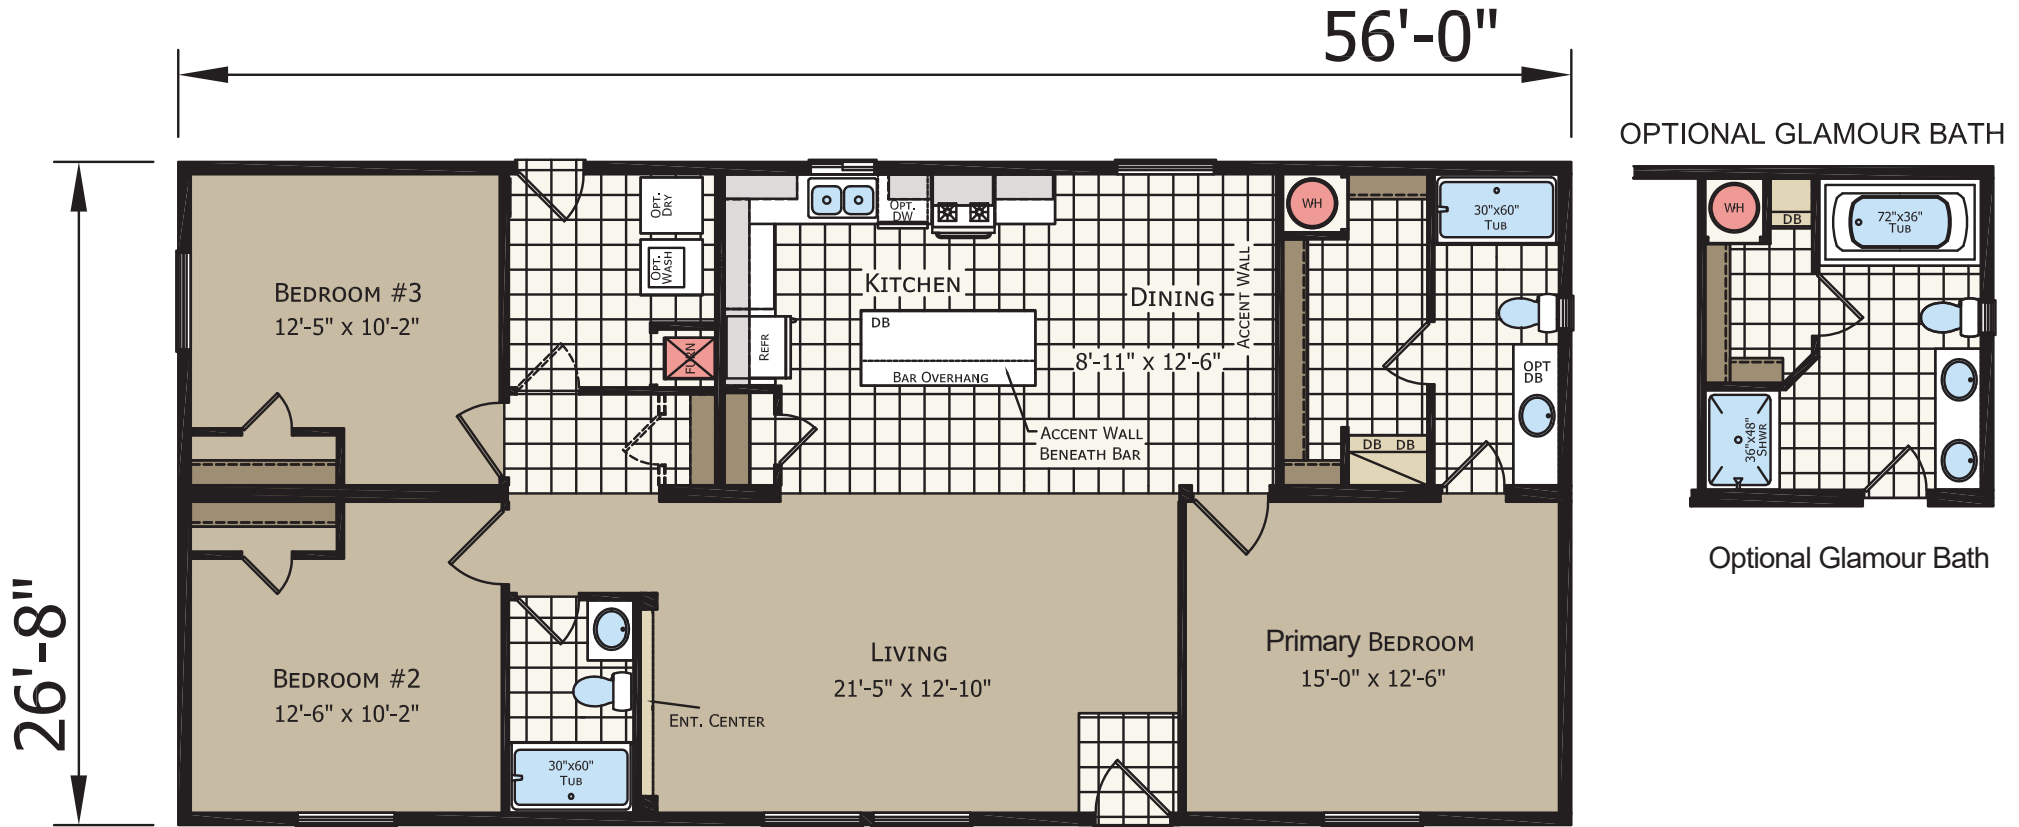

# Dream Works 4563B

3 Bed | 2 Bath | 1493 sqft

CHAMPION<sup>®</sup>  
HOME BUILDERS

Floor plans are for illustrative purposes only. The factory reserves the right to make changes at any time and all information contained herein may vary from the actual home that is built. Dimensions are nominal. For questions and further information please contact your retailer.