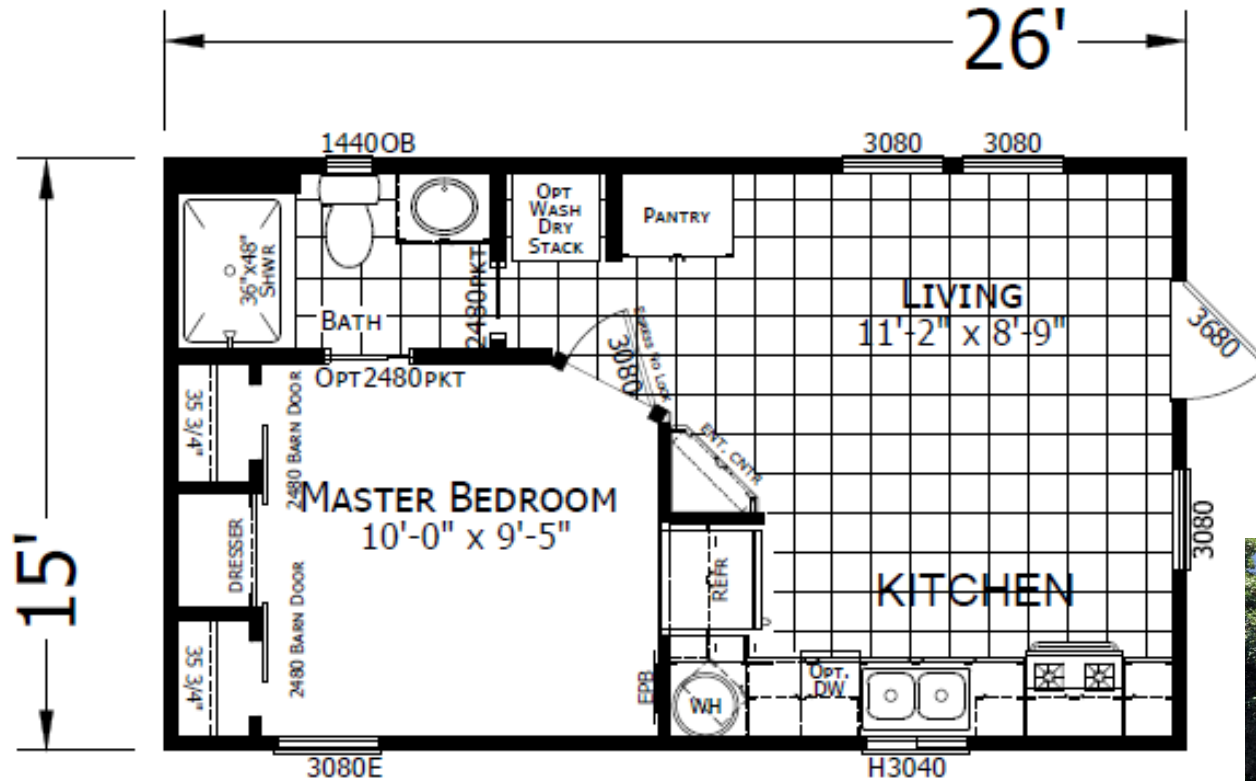

NW MANUFACTURED HOMES

Quality Homes at Wholesale Prices

www.NWManufacturedHomes.com

(206) 659-8085

Athens Park Model 514

1 Bed | 1 Bath | 398 sqft

CHAMPION[®]
HOME BUILDERS

Floor plans are for illustrative purposes only. The factory reserves the right to make changes at any time and all information contained herein may vary from the actual home that is built. Dimensions are nominal. For questions and further information please contact your retailer.